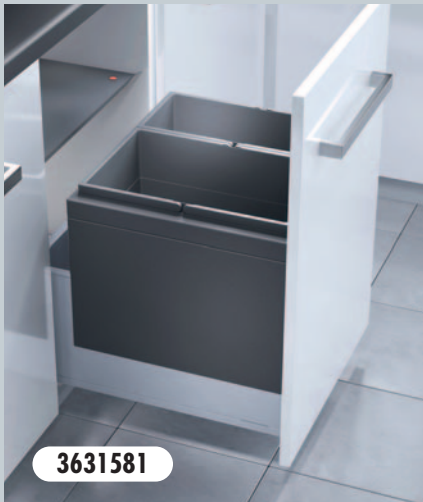

#### New Triple XL Recycling-Systems

- great capacity of up to 84 Liters
- for any standard drawers in boxed European cabinets from 45 cm thru 90 cm width, with side-wall thicknesses from 16 mm thru 19 mm
- Easiest installation by means of 4 screws onto drawer-bottom and 2 screws onto front-panel
- side-parts of "Triple XL" box cover the various railing-bars or sides of different drawer-types of any common European brand
- metal-system-lid (series item) sidewall-mounted (by 4 screws)
- Metal-parts slate-grey (anthracite) powder-coated, inner plastic-bins slate-grey, recyclable

## Flexible Insert.

### Triple XL

Abfalltrennsysteme für handelsübliche Schubkastensysteme.

Metal-Box Drawer-Insert Recycling-Systems for any standard drawers in boxed European cabinets.

**NEW**

3631581

3631591

3631581 Triple XL Abfalltrennsystem

für 50 cm breite Auszüge, Inhalt: 28 + 18 Liter

3631581 Triple-XL drawer-insert recycling-system

50 cm version with 28 L + 18 L bins, serial item.

3631591 Triple XL Abfalltrennsystem

für 50 cm breite Auszüge, Inhalt: 1 x 18 + 2 x 13 Liter,