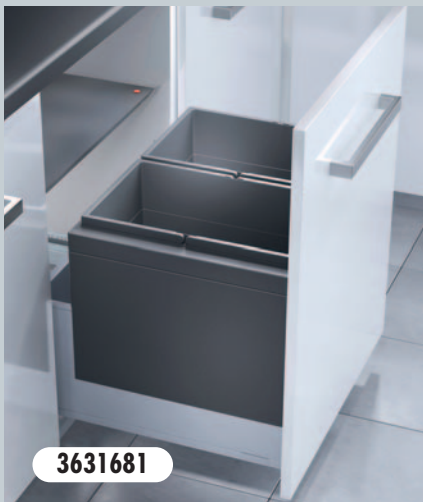

#### New Triple XL Recycling-Systems

- great capacity of up to 84 Liters
- for any standard drawers in boxed European cabinets from 45 cm thru 90 cm width, with side-wall thicknesses from 16 mm thru 19 mm
- Easiest installation by means of 4 screws onto drawer-bottom and 2 screws onto front-panel
- side-parts of "Triple XL" box cover the various railing-bars or sides of different drawer-types of any common European brand
- metal-system-lid (series item) sidewall-mounted (by 4 screws)
- Metal-parts slate-grey (anthracite) powder-coated, inner plastic-bins slate-grey, recyclable

### Triple XL

Abfalltrennsysteme für handelsübliche Schubkastensysteme.

Metal-Box Drawer-Insert Recycling-Systems for any standard drawers in boxed European cabinets.

**NEW**

3631581

3631591

3631581 Triple XL Abfalltrennsystem

für 50 cm breite Auszüge, Inhalt: 28 + 18 Liter

3631581 Triple-XL drawer-insert recycling-system

50 cm version with 28 L + 18 L bins, serial item.

3631591 Triple XL Abfalltrennsystem

für 50 cm breite Auszüge, Inhalt: 1 x 18 + 2 x 13 Liter,

inkl. 1 x Behälterdeckel 13 L

3631591 Triple-XL drawer-insert recycling-system

50 cm version with 1 x 18 L + 2 x 13 L bins, serial item,

with 1 plastic bin's lid 13 L

3631681

3631691

3631681 Triple XL Abfalltrennsystem